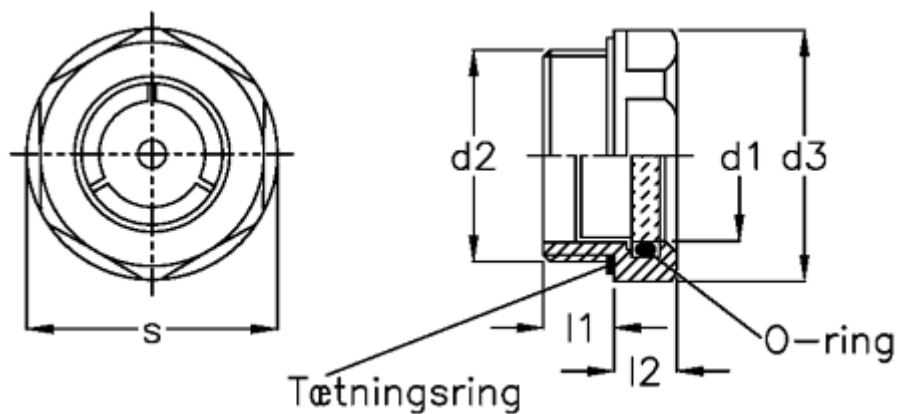

Data Sheet

Article number: 20901526

Description: E+G Oil level sight glass
GN 743-14-G1 / 2-B

Measures

d1	= 14
d2	= G1/2
d3	= 26
l1	= 8.5
l2	= 7.5
Max pressure	= -
Max vacuum mbar	= -
s	= 23